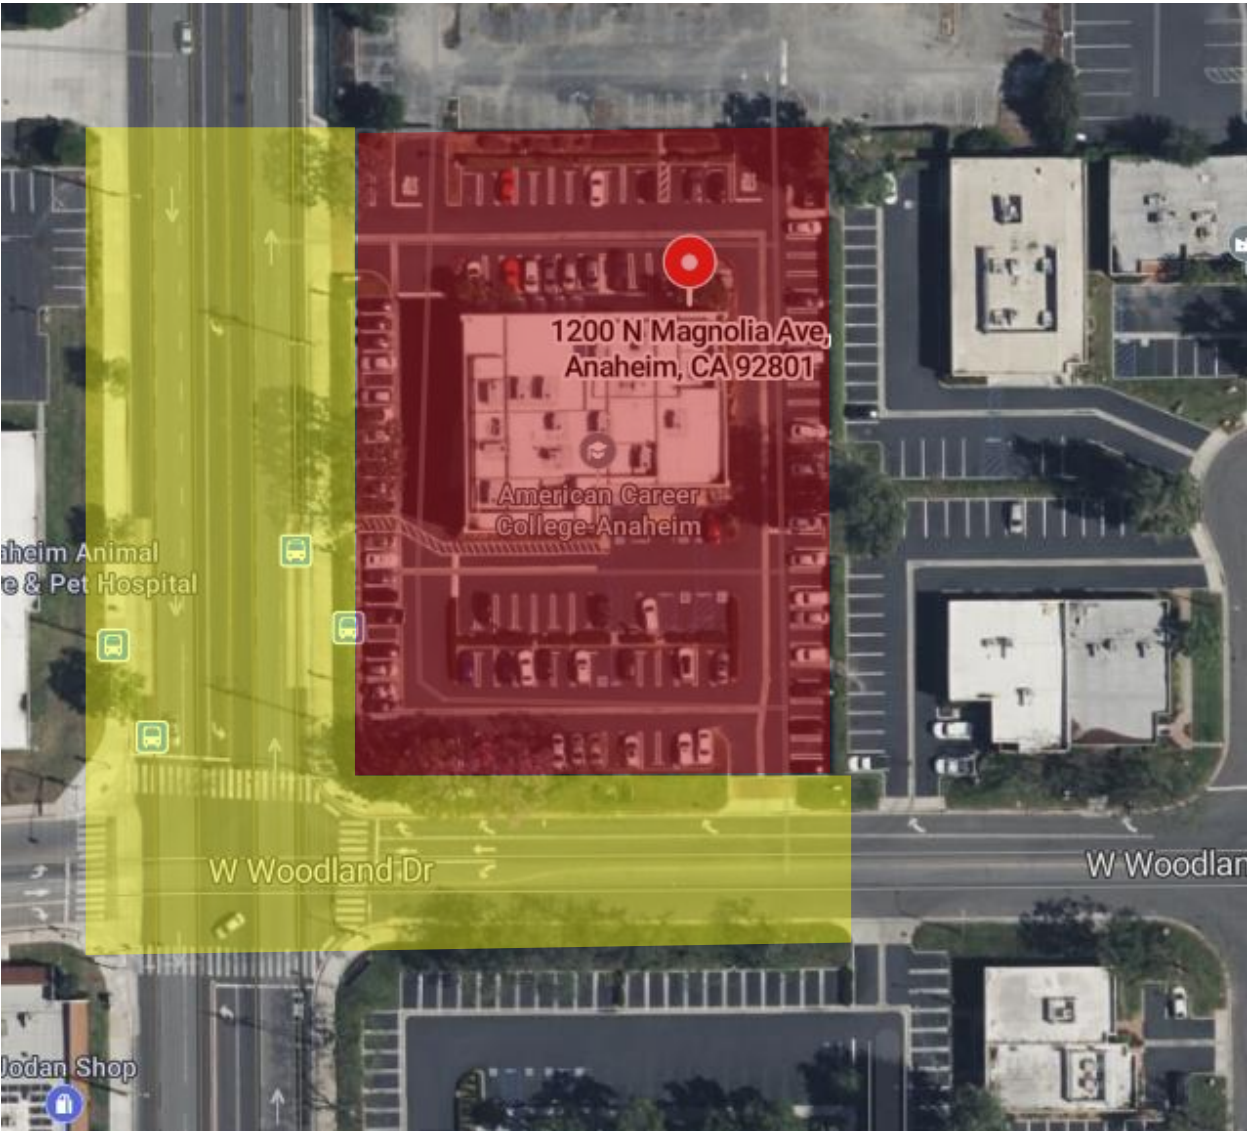

Geographical Area of Operation

American Career College (ACC OC 1200)

1200 N Magnolia Ave, Anaheim, CA 92801

■ On Campus ■ Public Property ■ Non-Campus

Geographical Area of Operation

American Career College (ACC OC 1200)